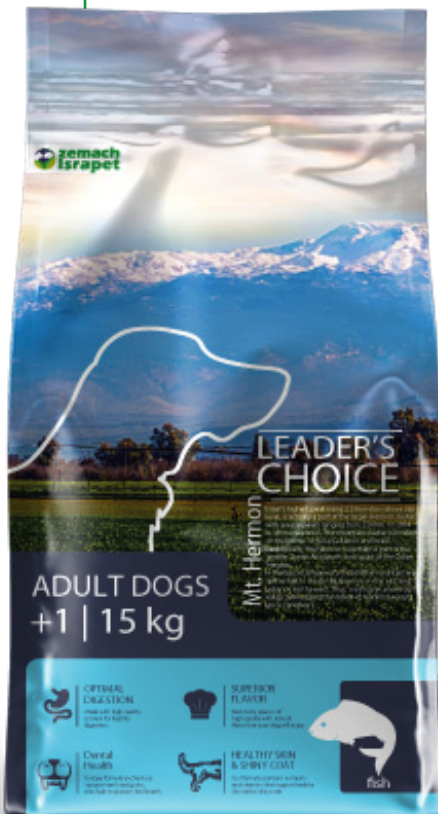

LEADER'S CHOICE

Adult - fish

shiny coat and healthy skin

highly digestible

formulated specifically for puppies

all fish products, no other meats

Ingredients

Fish Meal, Corn, Sorghum, D.D.G.S, Rice, Animal Fat, Corn Gluten, Fish Hydrolysate, Natural Flavoring, Lignocellulose, Limestone, Salt, Vitamins and Minerals (Vitamin A, Vitamin D, Vitamin E, Vitamin K, Vitamin B complex: Thiamine, Riboflavin, Pantothenic Acid, Niacin, Pyridoxine, VitB12, Folic Acid, Biotin, Mangan, Zinc, Iron, Copper, Iodine, Selenium), Organic Acids, Yeast, Methionine, Choline Chloride, Yucca Schidigera, Potassium Chloride, Anti-Oxidant.